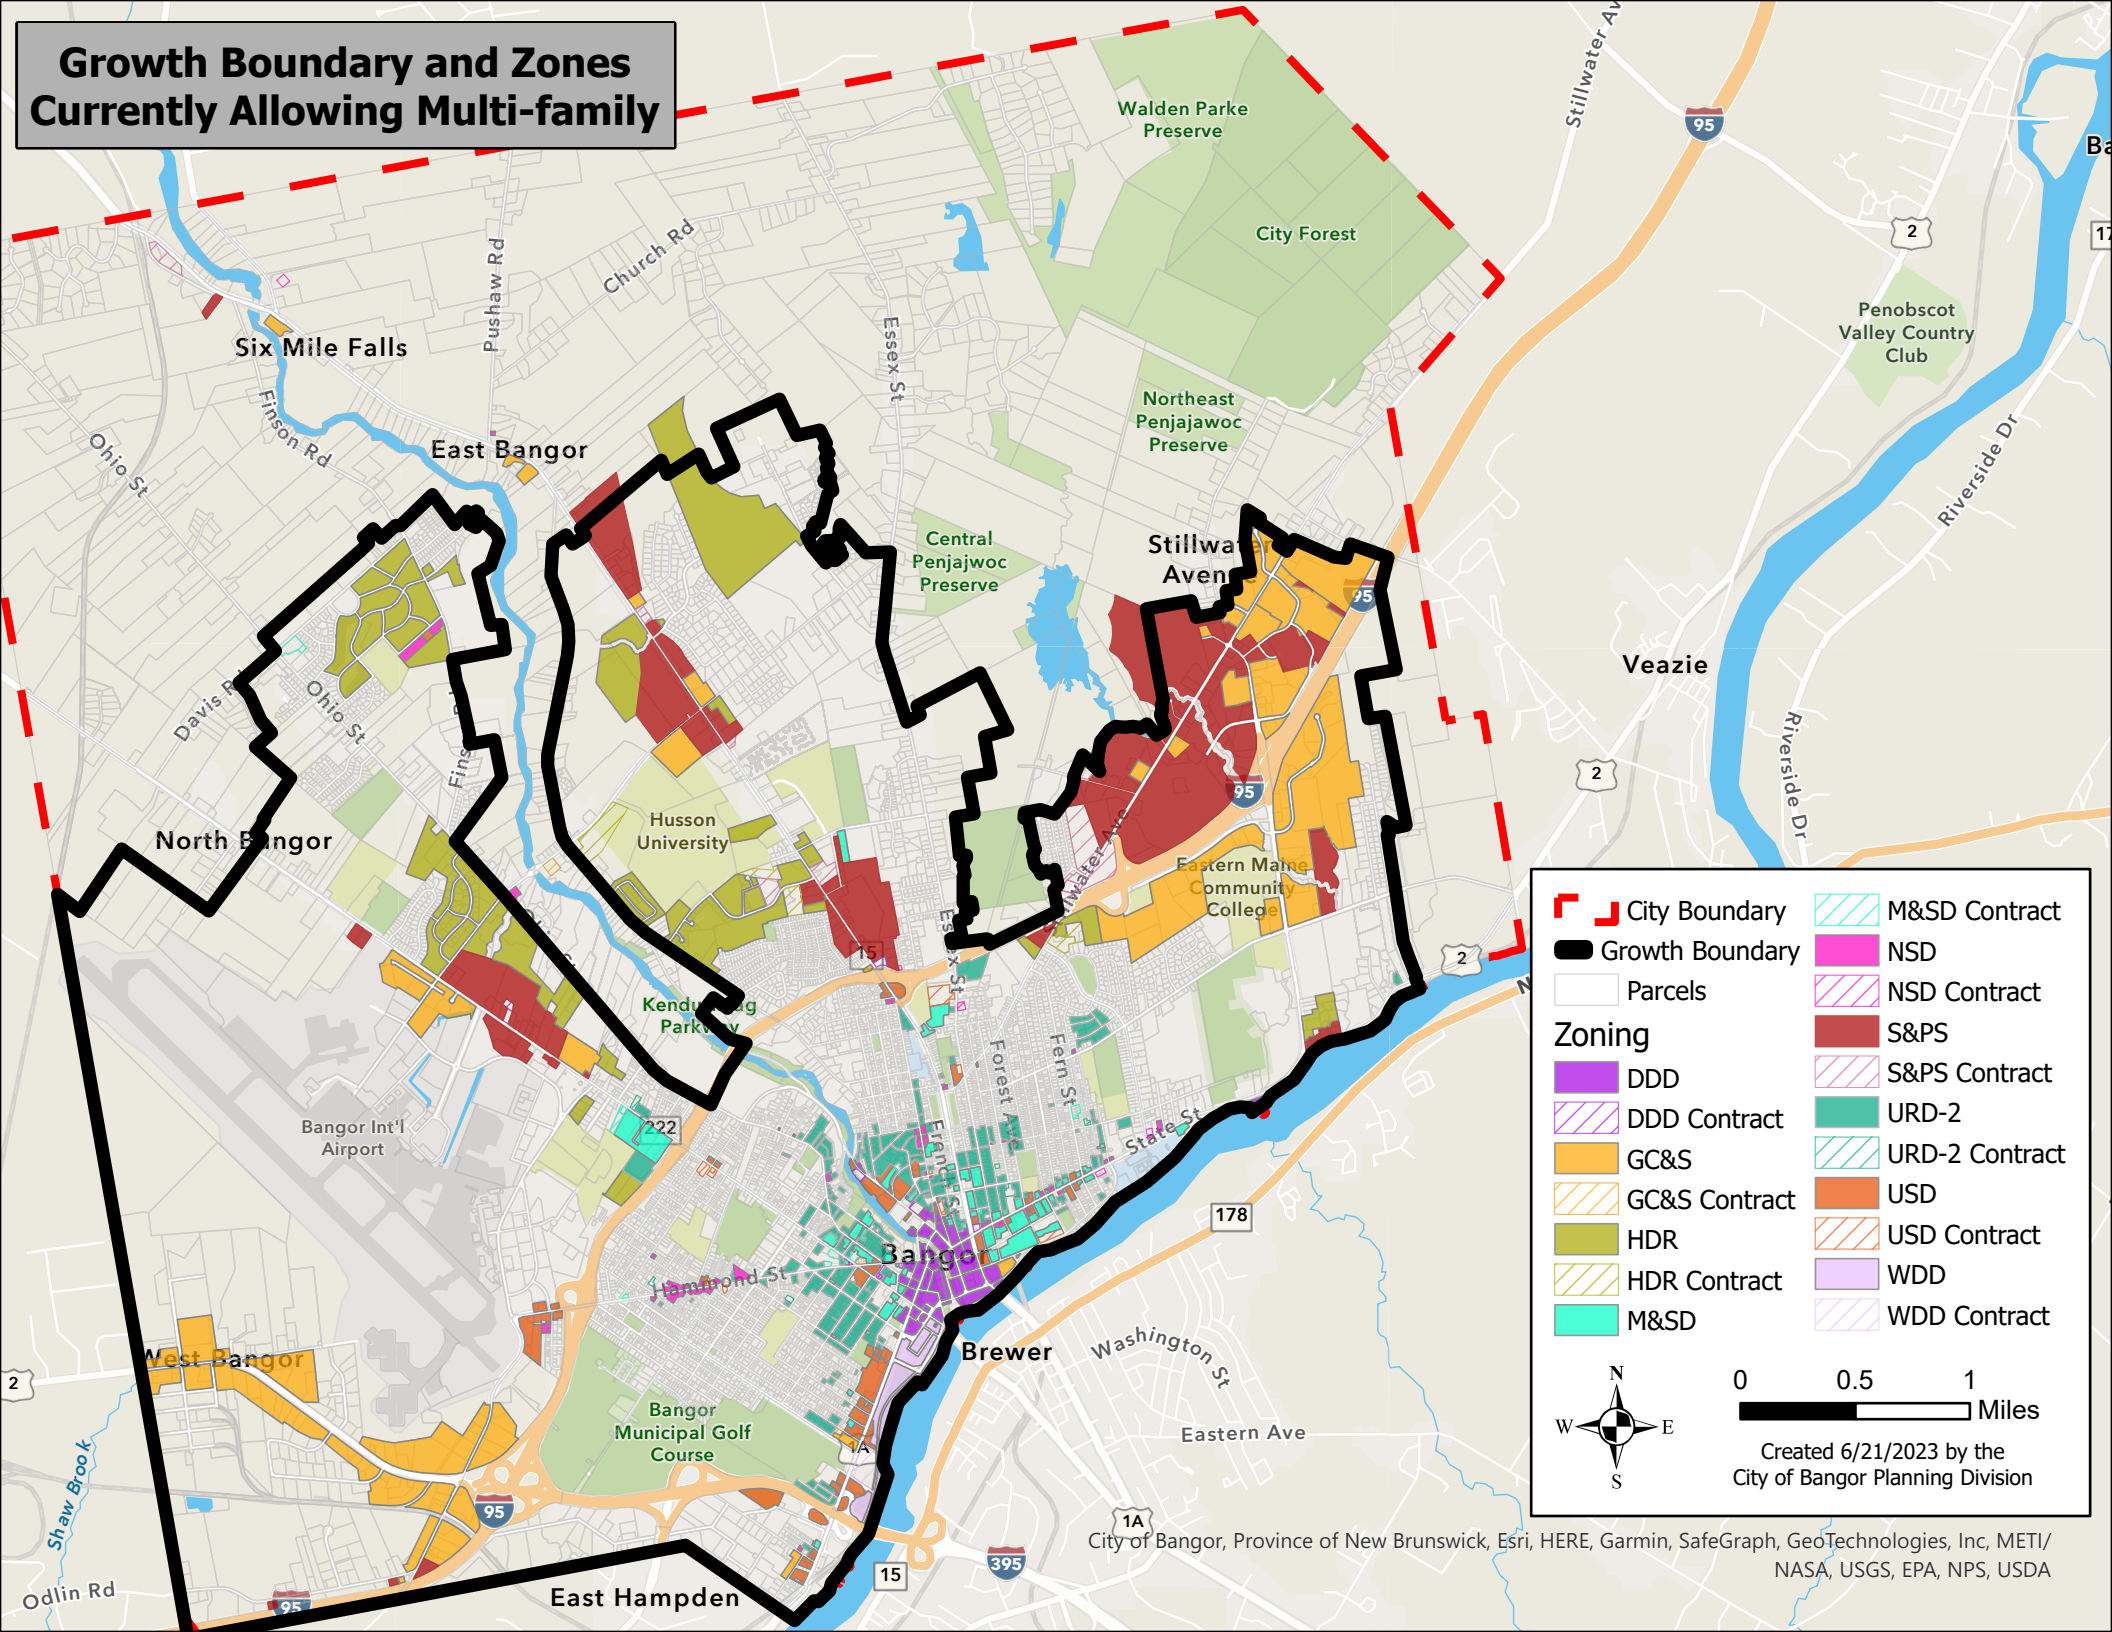

Growth Boundary and Zones Currently Allowing Multi-family

	City Boundary		M&SD Contract
	Growth Boundary		NSD
	Parcels		NSD Contract
Zoning			S&PS
	DDD		S&PS Contract
	DDD Contract		URD-2
	GC&S		URD-2 Contract
	GC&S Contract		USD
	HDR		USD Contract
	HDR Contract		WDD
	M&SD		WDD Contract

N
 W E
 S

0 0.5 1 Miles

Created 6/21/2023 by the
 City of Bangor Planning Division

City of Bangor, Province of New Brunswick, Esri, HERE, Garmin, SafeGraph, GeoTechnologies, Inc, METI/NASA, USGS, EPA, NPS, USDA