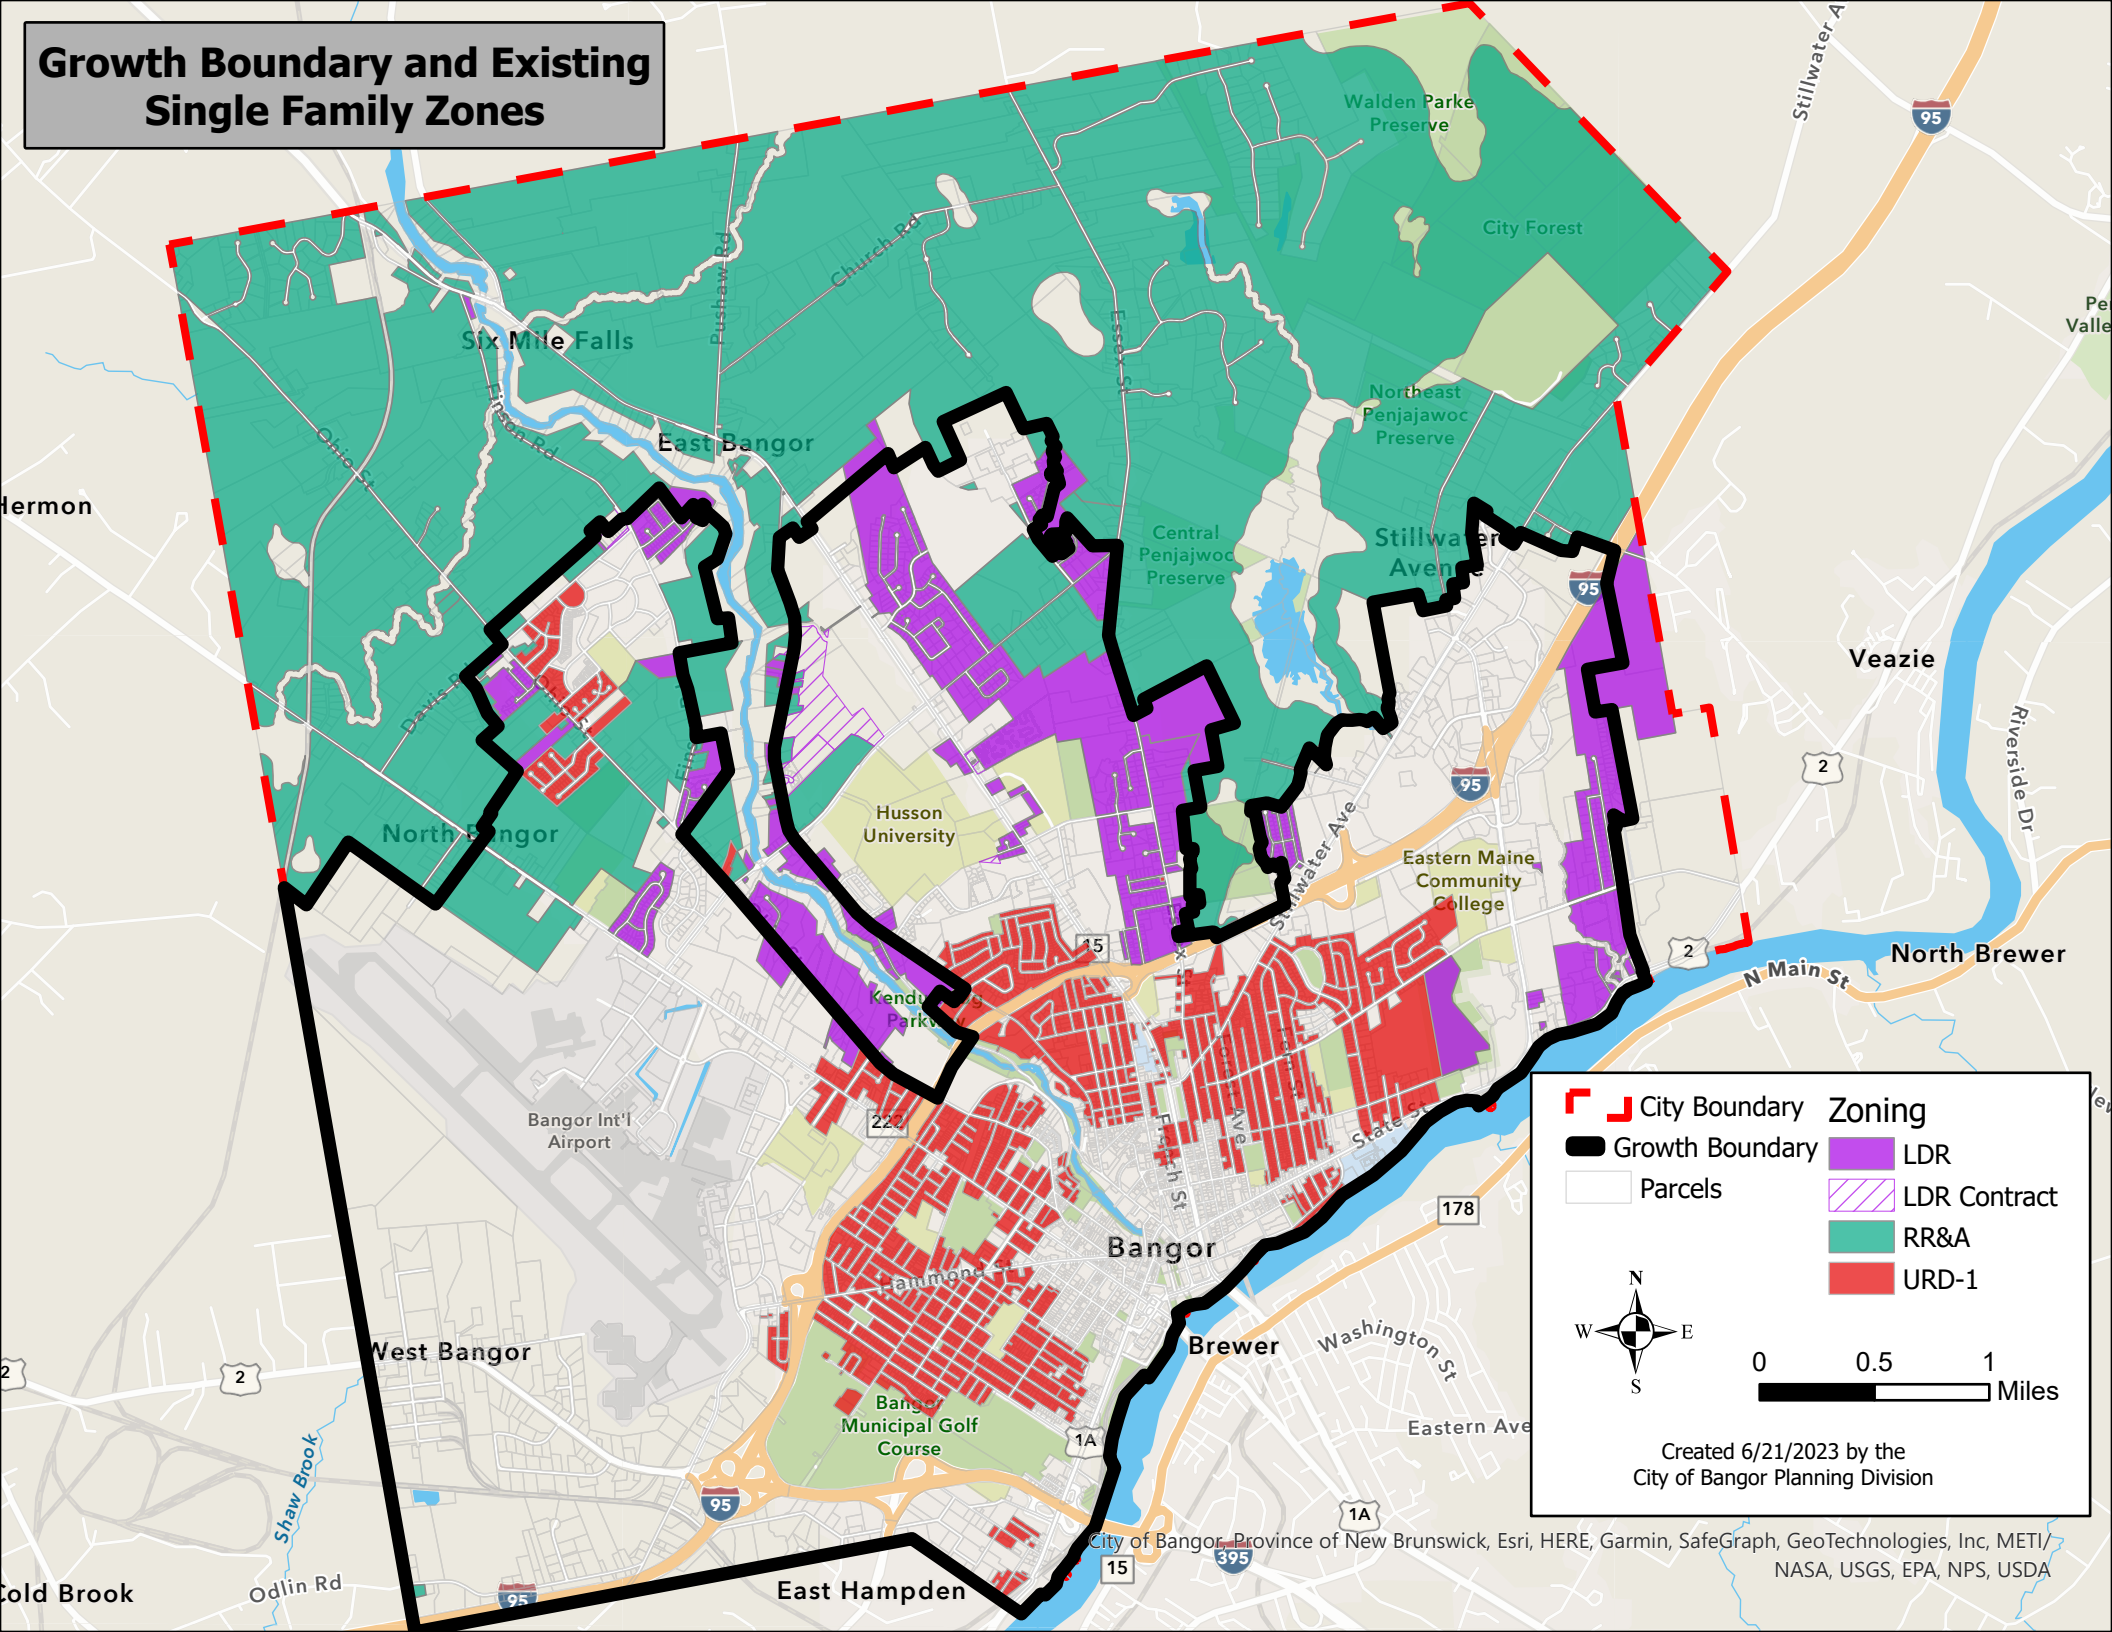

Growth Boundary and Existing Single Family Zones

	City Boundary	Zoning	
	Growth Boundary		LDR
	Parcels		LDR Contract
			RR&A
			URD-1

N
 W E
 S

0 0.5 1
 Miles

Created 6/21/2023 by the
 City of Bangor Planning Division

City of Bangor, Province of New Brunswick, Esri, HERE, Garmin, SafeGraph, GeoTechnologies, Inc, METI/ NASA, USGS, EPA, NPS, USDA