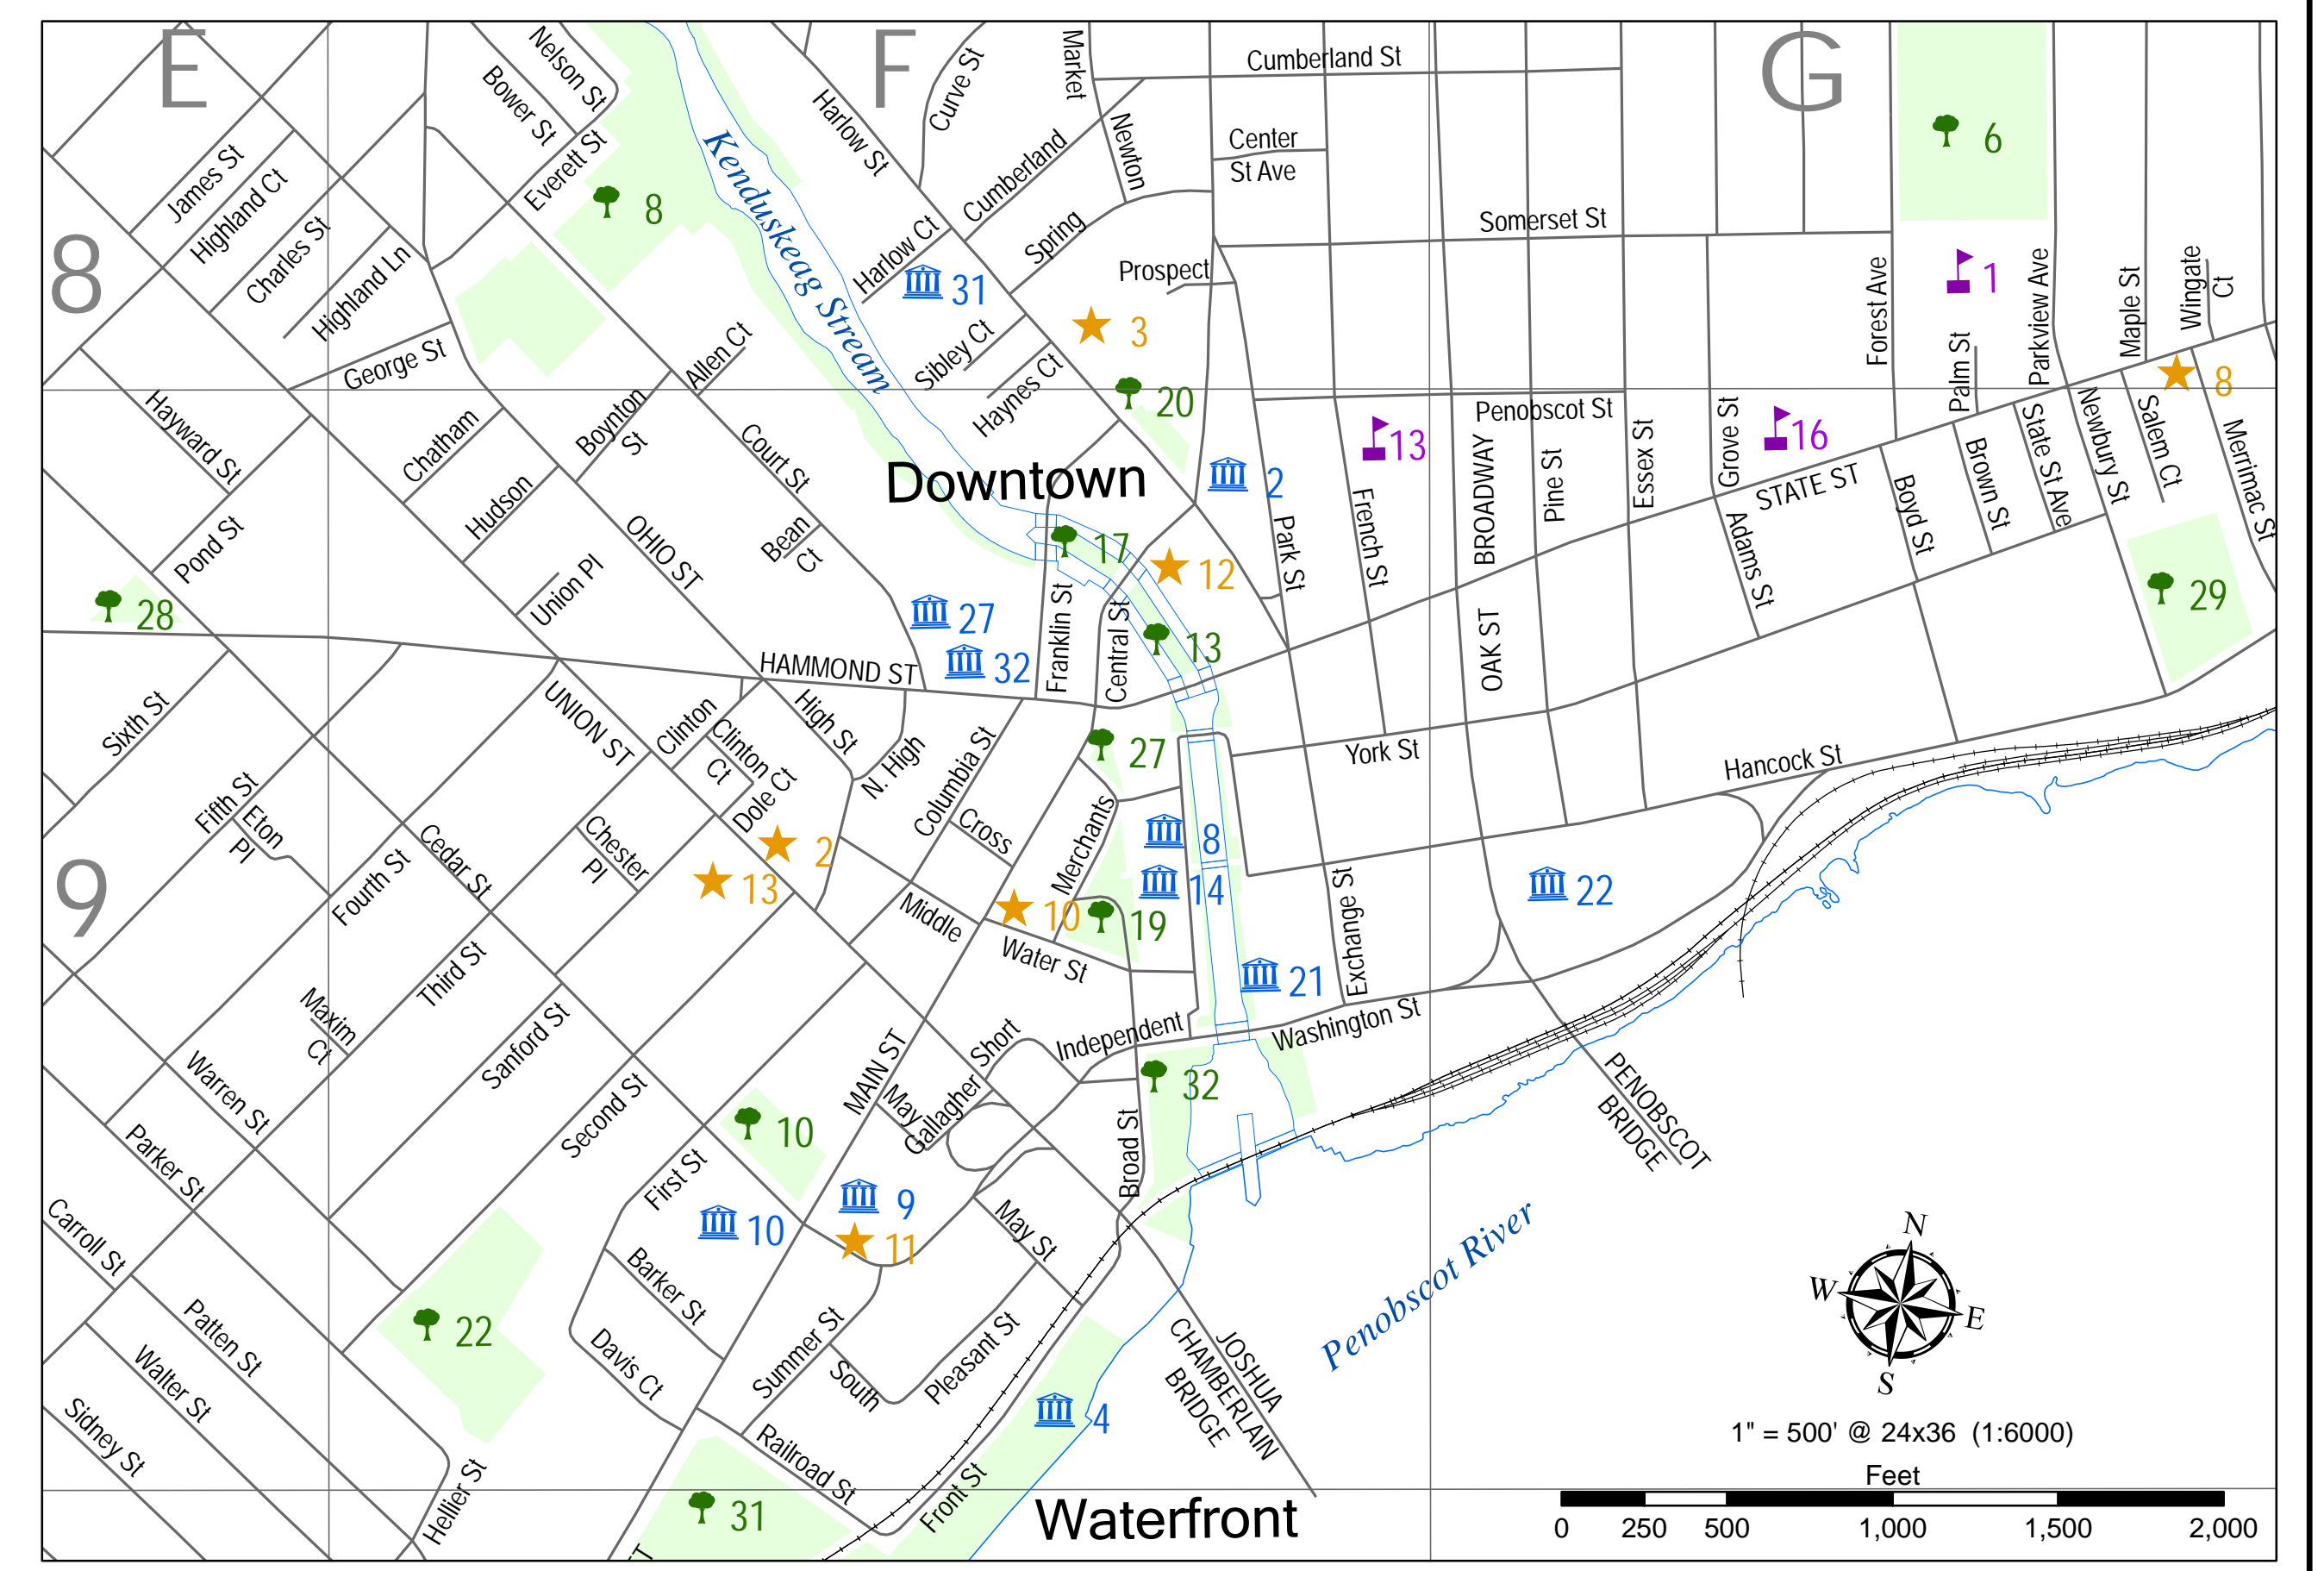

A B C D E F G H I J K

- GOVERNMENTAL SERVICES**
- CITY OF BANGOR**
- 1 Bangor Intl Airport
 - 2 Bangor City Hall
 - 3 Bangor Civic Center
 - 4 City Dock & Marina
 - 5 Health & Welfare
 - 6 Housing Authority
 - 7 Community Center
 - 8 BAT (Local Bus Terminal)
 - 9 Bangor Police Department
 - 10 Central Fire Station
 - 11 Airport Fire Station
 - 12 Fire Engine House 5
 - 13 Fire Engine House 6
 - 14 Picking up Parking Garage
 - 15 Recycling & Motor Pool
 - 16 Public Works
 - 17 Wastewater Treatment
- STATE OF MAINE**
- 18 112th Army National Guard
 - 19 Maine Air National Guard
 - 20 Maine Dept of Transportation
 - 21 Maine District Court
 - 22 Employment Security Comm
- PENOBSCOT COUNTY**
- 23 County Courthouse & Jail
- FEDERAL FACILITIES**
- 28 Armed Forces Reserve Center
 - 29 U.S. Dept of Agriculture
 - 30 Federal Aviation Administration
 - 31 U.S. Federal Building
 - 32 U.S. Postal Office
- HOSPITALS & NURSING HOMES**
- 1 Acadia Hospital
 - 2 Bangor Nursing & Rehab Center
 - 3 Eastside Rehab & Conv. Center
 - 4 Dorothea Dix Psych. Center
 - 5 Eastern Maine Medical Center
 - 6 Maine Veterans Home
 - 7 Ross Manor
 - 8 Sibleywater Health Care
 - 9 Saint Joseph Hospital
 - 10 Eastern Maine Healthcare Mall
 - 11 Westgate Manor
- PUBLIC SCHOOLS**
- 1 Abraham Lincoln School
 - 2 Downeast School
 - 3 Fruit Street School
 - 4 Fourteenth Street School
 - 5 Vine Street School
 - 6 Fairmount School
 - 7 Mary Snow School
 - 8 James F. Doughty School
 - 9 Williams S. Cohen School
 - 10 Bangor High School
 - 11 Penobscot Job Corps Center
 - 12 United Technologies Center
- PRIVATE SCHOOLS**
- 13 John Baptist Memorial H.S.
 - 14 Bangor Christian School
 - 15 Penobscot Christian School
 - 16 St. Ann's School
- COLLEGES**
- 17 Bangor Theological Seminary
 - 18 Best College
 - 19 Eastern Maine Comm. College
 - 20 Husson University
 - 21 University College of Bangor
- PARKS & RECREATION**
- 1 Bangor Gardens
 - 2 Bass Park & Paul Bunyan Statue
 - 3 Broadway Park
 - 4 Brown Woods
 - 5 Cascade Park
 - 6 Chapin Park
 - 7 City Forest
 - 8 Oak Park
 - 9 Dain Park
 - 10 Davenport Park
 - 11 Essex Street Recreation Area
 - 12 Fairmount Park
 - 13 Hamlet Park
 - 14 Hayford Park
 - 15 Kenduskeag Stream Park
 - 16 Little City Park
 - 17 Norumbega Parkway
 - 18 Old Cemetery Lot Park
 - 19 Pickering Square
 - 20 Pearce Park & Memorial
 - 21 Prentiss Woods
 - 22 Second Street Park
 - 23 Stillwater Park
 - 24 Summit Park
 - 25 Cameron Field
- CEMETERIES**
- 1 Beth Abraham
 - 2 Congregation Beth Israel
 - 3 Maple Grove
 - 4 Mount Hope
 - 5 Mount Hope Municipal
 - 6 Mount Pleasant
 - 7 Oak Grove
 - 8 Mount Pleasant
 - 9 Pine Grove
 - 10 Tifereth Israel
 - 11 Toldoth Yitzhak
 - 12 Webster Ave. Cemetery
- RETAIL AREAS**
- 1 Downtown & Waterfront
 - 2 Airport Mall Area
 - 3 Bangor Mall Area
 - 4 Broadway Shopping Center Area
- INDUSTRIAL PARKS**
- 1 Bangor Industrial Park
 - 2 Bonaer Industrial Park
 - 3 Bonaer Industrial Park
 - 4 Dow Industrial Park
 - 5 Hildreth North Industrial Park
 - 6 Heritage Industrial Park
 - 7 Maine Business Enterprise Park
 - 8 Target Industrial Circle
- OTHER**
- 1 Bangor Humane Society
 - 2 Bangor Mus. & History Center
 - 3 Bangor Public Library
 - 4 Bangor Water District
 - 5 Challenger Center
 - 6 Chamber of Commerce & CVB
 - 7 Cole Land Transportation Mus.
 - 8 Hose 5 Fire Museum
 - 9 Maine Air Museum
 - 10 Maine Discovery Museum
 - 11 Police Museum
 - 12 Univ of ME Museum of Art
 - 13 Bangor Y