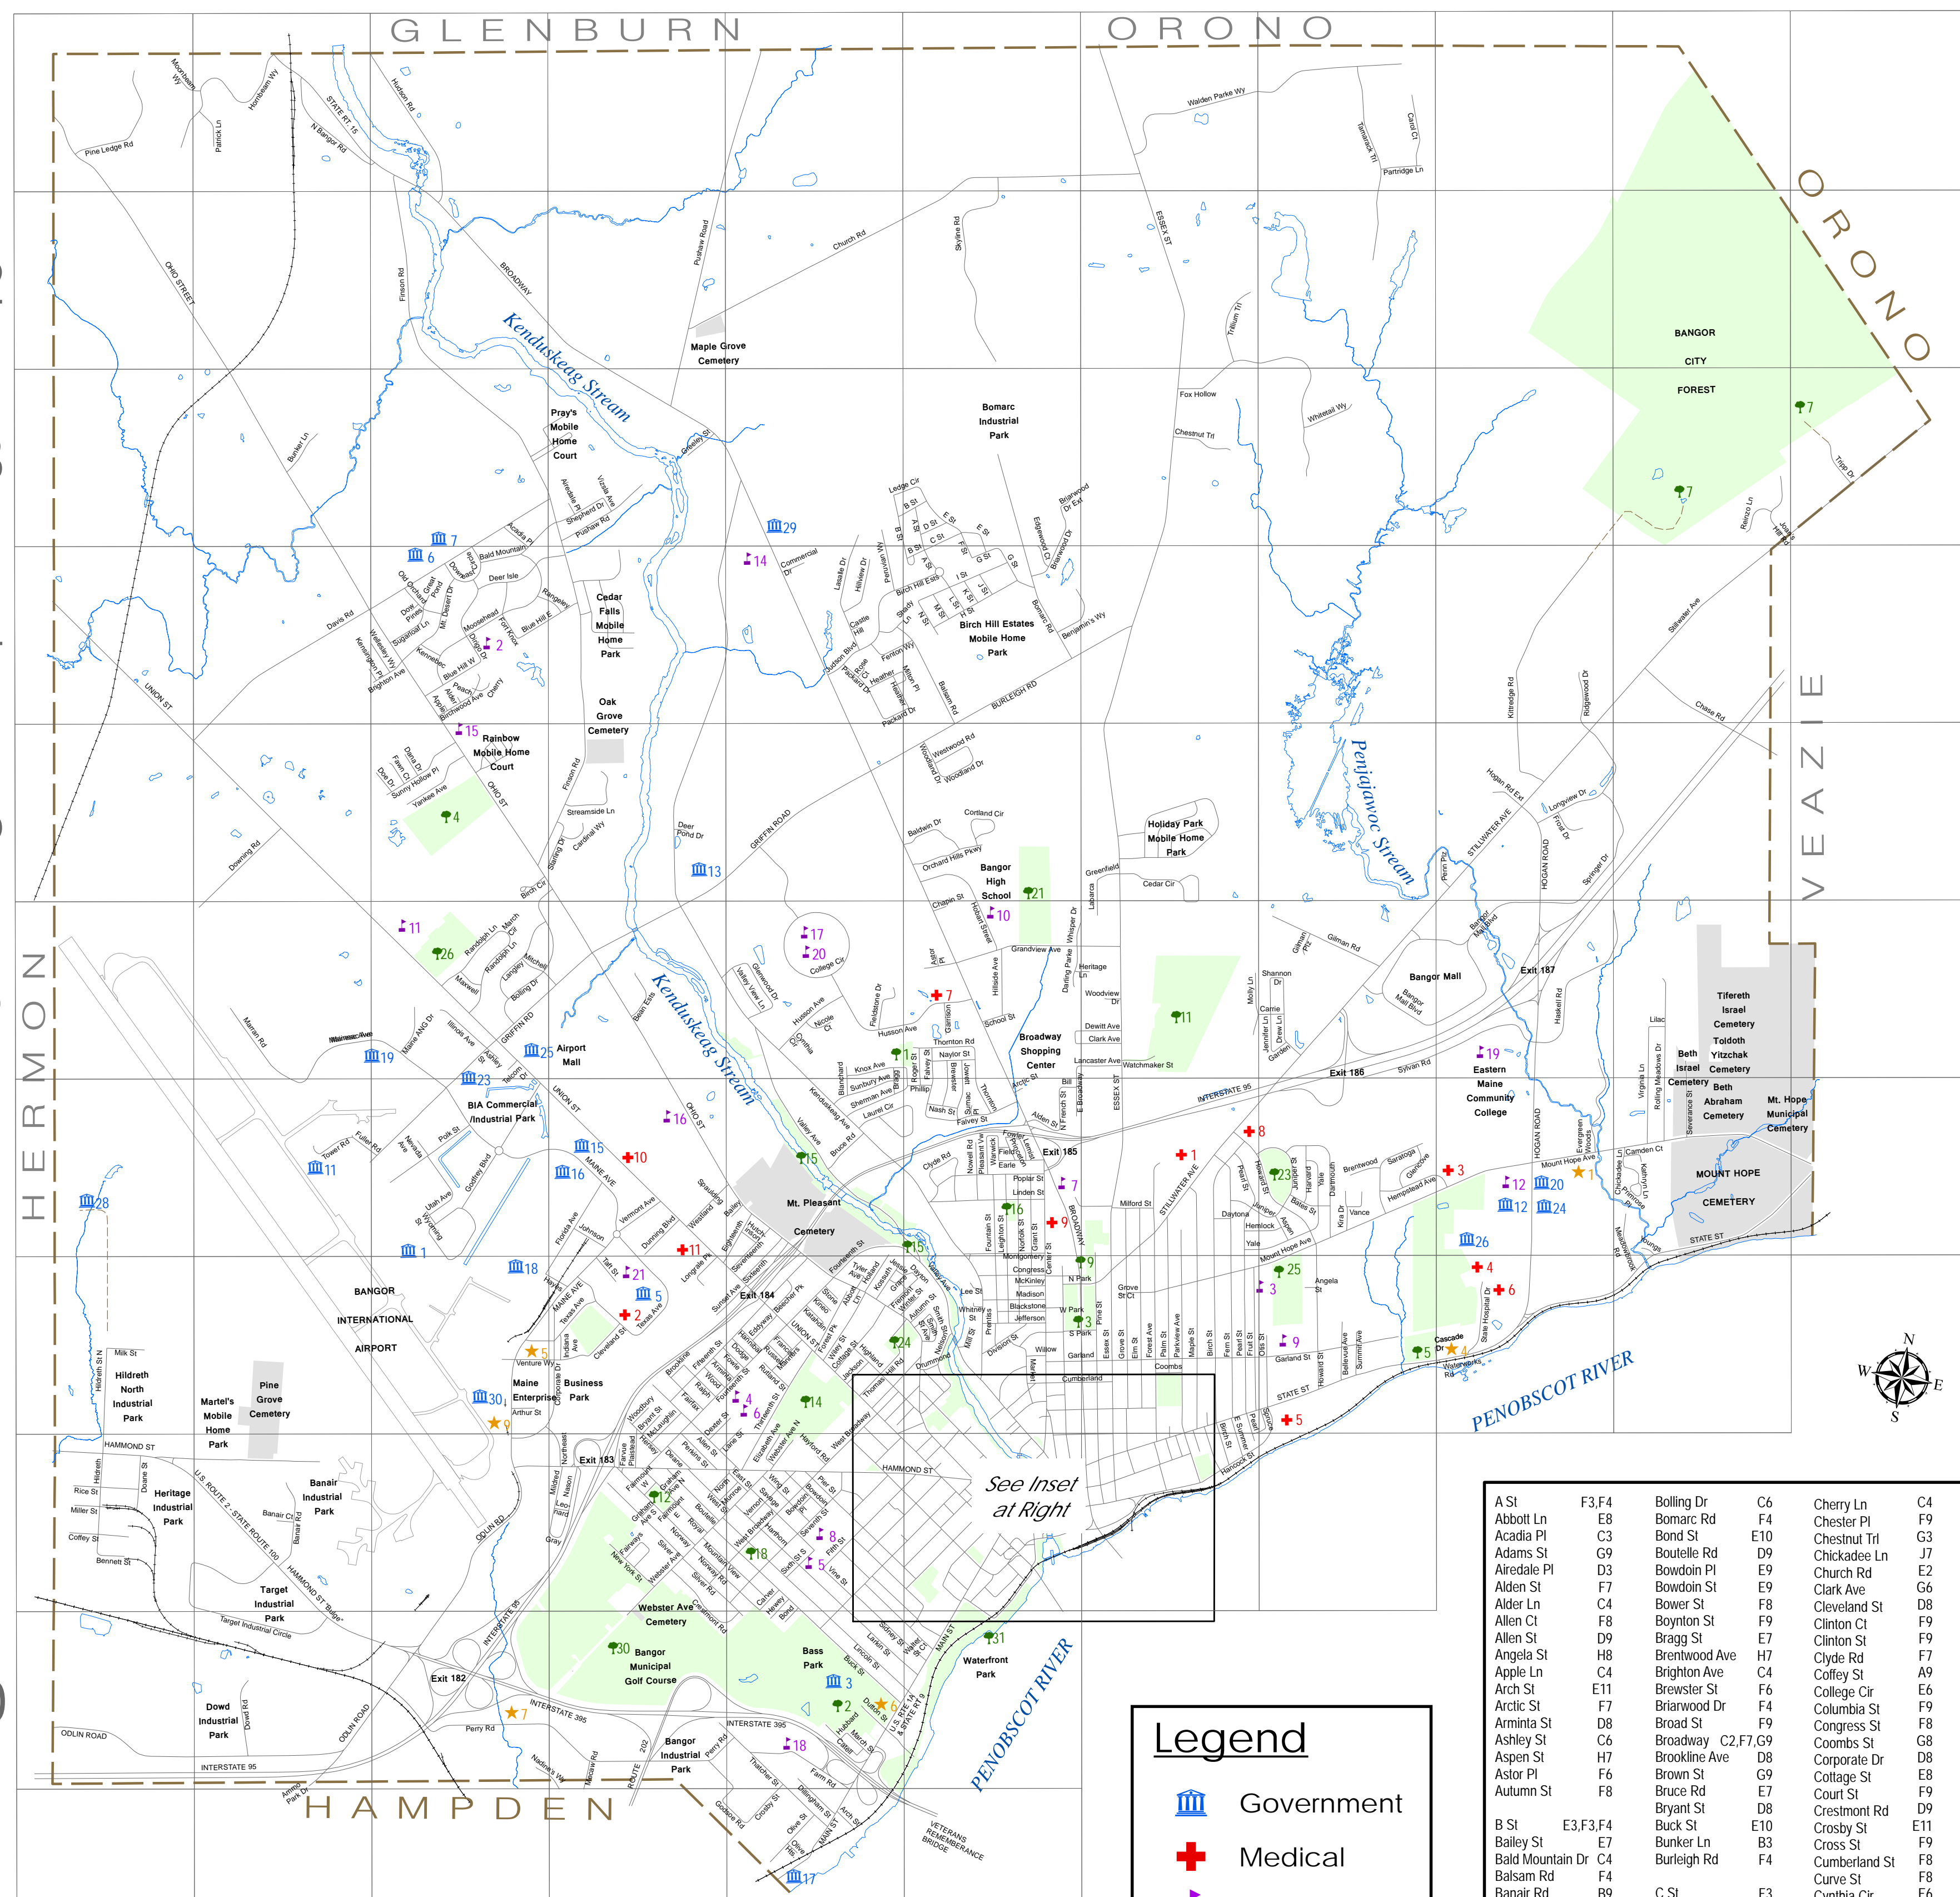

A B C D E F G H I J K

- GOVERNMENTAL SERVICES**
- CITY OF BANGOR**
- 1 Bangor Intl Airport
 - 2 Bangor City Hall
 - 3 Bangor Civic Center
 - 4 City Dock & Marina
 - 5 Health & Welfare
 - 6 Housing Authority
 - 7 Community Center
 - 8 BAT (Local Bus Terminal)
 - 9 Bangor Police Department
 - 10 Central Fire Station
 - 11 Airport Fire Station
 - 12 Fire Engine House 5
 - 13 Fire Engine House 6
 - 14 Picking up Parking Garage
 - 15 Recycling & Motor Pool
 - 16 Public Works
 - 17 Wastewater Treatment
- STATE OF MAINE**
- 18 112th Army National Guard
 - 19 Maine Air National Guard
 - 20 Maine Dept of Transportation
 - 21 Maine District Court
 - 22 Employment Security Comm
- PENOBSCOT COUNTY**
- 23 County Courthouse & Jail
- FEDERAL FACILITIES**
- 28 Armed Forces Reserve Center
 - 29 U.S. Dept of Agriculture
 - 30 Federal Aviation Administration
 - 31 U.S. Federal Building
 - 32 U.S. Postal Office
- HOSPITALS & NURSING HOMES**
- 1 Acadia Hospital
 - 2 Bangor Nursing & Rehab Center
 - 3 Eastside Rehab & Conv. Center
 - 4 Dorothea Dix Psych. Center
 - 5 Eastern Maine Medical Center
 - 6 Maine Veterans Home
 - 7 Ross Manor
 - 8 Sibleywater Health Care
 - 9 Saint Joseph Hospital
 - 10 Eastern Maine Healthcare Mall
 - 11 Westgate Manor
- PUBLIC SCHOOLS**
- 1 Abraham Lincoln School
 - 2 Downeast School
 - 3 Fruit Street School
 - 4 Fourteenth Street School
 - 5 Vine Street School
 - 6 Fairmount School
 - 7 Mary Snow School
 - 8 James F. Doughty School
 - 9 Williams S. Cohen School
 - 10 Bangor High School
 - 11 Penobscot Job Corps Center
 - 12 United Technologies Center
- PRIVATE SCHOOLS**
- 13 John Baptist Memorial H.S.
 - 14 Bangor Christian School
 - 15 Penobscot Christian School
 - 16 St. Ann's School
- COLLEGES**
- 17 Bangor Theological Seminary
 - 18 Best College
 - 19 Eastern Maine Comm. College
 - 20 Husson University
 - 21 University College of Bangor
- PARKS & RECREATION**
- 1 Bangor Gardens
 - 2 Bass Park & Paul Bunyan Statue
 - 3 Broadway Park
 - 4 Brown Woods
 - 5 Cascade Park
 - 6 Chapin Park
 - 7 City Forest
 - 8 Oak Park
 - 9 Dain Park
 - 10 Davenport Park
 - 11 Essex Street Recreation Area
 - 12 Fairmount Park
 - 13 Hamlet Park
 - 14 Hayford Park
 - 15 Kenduskeag Stream Park
 - 16 Little City Park
 - 17 Norumbega Parkway
 - 18 Old Cemetery Lot Park
 - 19 Pickering Square
 - 20 Pearce Park & Memorial
 - 21 Prentiss Woods
 - 22 Second Street Park
 - 23 Stillwater Park
 - 24 Summit Park
 - 25 Cameron Field
- CEMETERIES**
- 1 Beth Abraham
 - 2 Congregation Beth Israel
 - 3 Maple Grove
 - 4 Mount Hope
 - 5 Mount Hope Municipal
 - 6 Mount Pleasant
 - 7 Oak Grove
 - 8 Mount Pleasant
 - 9 Pine Grove
 - 10 Tifereth Israel
 - 11 Toldoth Yitzhak
 - 12 Webster Ave. Cemetery
- RETAIL AREAS**
- 1 Downtown & Waterfront
 - 2 Airport Mall Area
 - 3 Bangor Mall Area
 - 4 Broadway Shopping Center Area
- INDUSTRIAL PARKS**
- 1 Bangor Industrial Park
 - 2 Bonaer Industrial Park
 - 3 Bonaer Industrial Park
 - 4 Dow Industrial Park
 - 5 Hildreth North Industrial Park
 - 6 Heritage Industrial Park
 - 7 Maine Business Enterprise Park
 - 8 Target Industrial Circle
- OTHER**
- 1 Bangor Humane Society
 - 2 Bangor Mus. & History Center
 - 3 Bangor Public Library
 - 4 Bangor Water District
 - 5 Challenger Center
 - 6 Chamber of Commerce & CVB
 - 7 Cole Land Transportation Mus.
 - 8 Hose 5 Fire Museum
 - 9 Maine Air Museum
 - 10 Maine Discovery Museum
 - 11 Police Museum
 - 12 Univ of ME Museum of Art
 - 13 Bangor Y