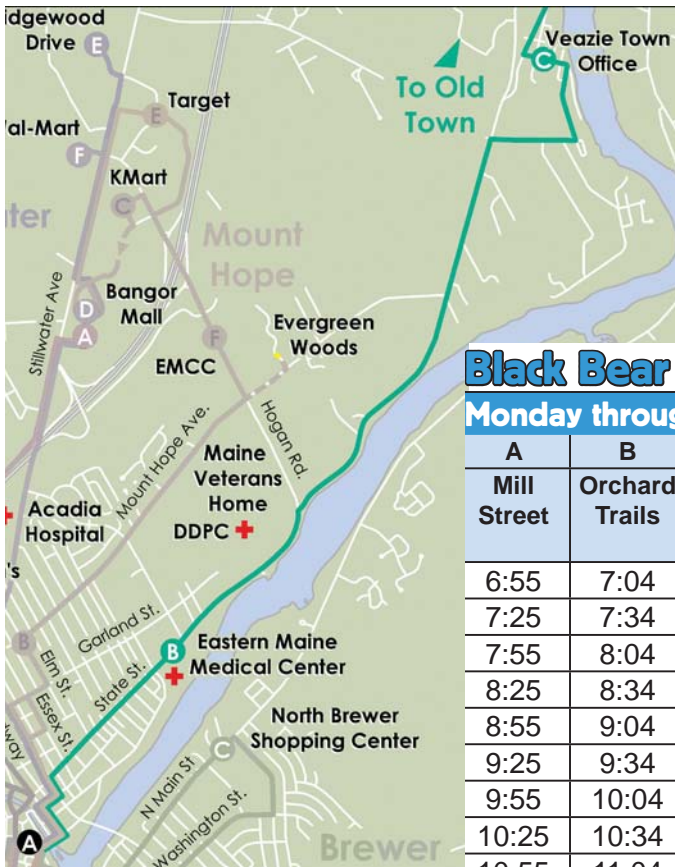

Old Town

Monday through Friday

A	B	C	D	E	F	G	H	F	E	D	C	B	A
Bangor Depot	EMMC	Veazie	UM Union	Old Town	Old Town Plaza	Univ Mall	Orono Re-search Park	Old Town Plaza	Old Town	UM Union	Veazie	EMMC	Bangor Depot
			5:45	5:55	6:01	6:07	6:10	-	-	6:30	6:40	6:50	7:00
6:15	6:20	6:30	6:45	via College Ave	6:55	6:58	7:08	7:15	7:30	7:40	7:50	8:00	
7:15	7:20	7:30	7:45	via College Ave	7:55	7:58	8:08	8:15	8:30	8:40	8:50	9:00	
8:15	8:20	8:30	8:45	via College Ave	8:55	8:58	9:08	9:15	9:30	9:40	9:50	10:00	
9:15	9:20	9:30	9:45+	9:55	10:01	10:10	-	10:15	10:20+	10:30	10:45	10:55	11:05
10:15	10:20	10:30	10:45+	10:55	11:01	11:10	-	11:15	11:20+	11:30	11:45	11:55	12:05
11:15	11:20	11:30	11:45+	11:55	12:01	12:10	-	12:15	12:20+	12:30	12:45	12:55	1:05
12:15	12:20	12:30	12:45	12:55	1:01	1:10	-	1:15	1:20	1:30	1:45	1:55	2:05
1:15	1:20	1:30	1:45	1:55	2:01	2:10	-	2:15	2:20	2:30	2:45	2:55	3:05
2:15	2:20	2:30	2:45	2:55	3:01	3:07	3:10	via College Ave	3:30	3:40	3:50	4:00	
3:15	3:20	3:30	3:45	3:55	4:01	4:07	4:10	via College Ave	4:30	4:40	4:50	5:00	
4:15	4:20	4:30	4:45	4:55	5:01	5:07	5:10	via College Ave	5:30	5:40	5:50	6:00	
5:15	5:20	5:30	5:45	5:55	6:01	6:07	6:10	via College Ave	6:30	6:40	6:50	7:00	

+ University Rec Center will be serviced before or after this stop

Black Bear Orono Express

Monday through Saturday

A	B	C	D	D	A
Mill Street	Orchard Trails	Rec Center	arrive UM Union	depart UM Union	Mill Street
6:55	7:04	7:10	7:13	7:17	7:25
7:25	7:34	7:40	7:43	7:47	7:55
7:55	8:04	8:10	8:13	8:17	8:25
8:25	8:34	8:40	8:43	8:47	8:55
8:55	9:04	9:10	9:13	9:17	9:25
9:25	9:34	9:40	9:43	9:47	9:55
9:55	10:04	10:10	10:13	10:17	10:25
10:25	10:34	10:40	10:43	10:47	10:55
10:55	11:04	11:10	11:13	11:17	11:25
11:25	11:34	11:40	11:43	11:47	11:55
11:55	12:04	12:10	12:13	12:17	12:25
12:25	12:34	12:40	12:43	12:47	12:55
12:55	1:04	1:10	1:13	1:17	1:25
CONTINUES EVERY 30 MINUTES UNTIL...					
9:25	9:34	9:40	9:43	9:47	9:55