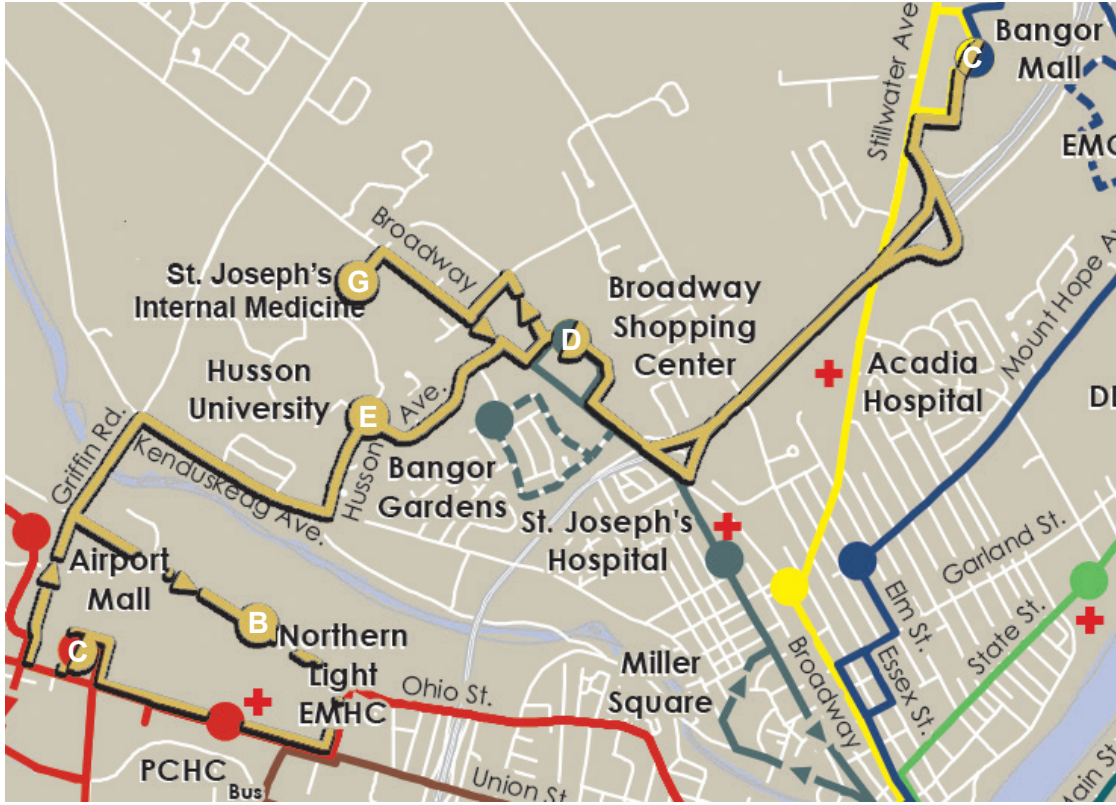

# MALL HOPPER ROUTE

## Route 4 – Mall Hopper

**Husson/St. Joseph Healthcare/Broadway/Malls Monday - Saturday**

C	E	D	F	D	G	E	B	C
Airport Mall	Husson University*	Broadway Shopping Center	Bangor Mall	Broadway Shopping Center	900 Broadway buildings	Husson University*	Ohio Street	Airport Mall
6:55	7:02	7:05	7:20	7:28	7:30	7:35	7:40	7:45
7:55	8:02	8:05	8:20	8:28	8:30	8:35	8:40	8:45
8:55	9:02	9:05	9:20	9:28	9:30	9:35	9:40	9:45
9:55	10:02	10:05	10:20	10:28	10:30	10:35	10:40	10:45
10:55	11:02	11:05	11:20	11:28	11:30	11:35	11:40	11:45
11:55	<b>12:02</b>	<b>12:05</b>	<b>12:20</b>	<b>12:28</b>	<b>12:30</b>	<b>12:35</b>	<b>12:40</b>	<b>12:45</b>
<b>12:55</b>	<b>1:02</b>	<b>1:05</b>	<b>1:20</b>	<b>1:28</b>	<b>1:30</b>	<b>1:35</b>	<b>1:40</b>	<b>1:45</b>
<b>1:55</b>	<b>2:02</b>	<b>2:05</b>	<b>2:20</b>	<b>2:28</b>	<b>2:30</b>	<b>2:35</b>	<b>2:40</b>	<b>2:45</b>
<b>2:55</b>	<b>3:02</b>	<b>3:05</b>	<b>3:20</b>	<b>3:28</b>	<b>3:30</b>	<b>3:35</b>	<b>3:40</b>	<b>3:45</b>
<b>3:55</b>	<b>4:02</b>	<b>4:05</b>	<b>4:20</b>	<b>4:28</b>	<b>4:30</b>	<b>4:35</b>	<b>4:40</b>	<b>4:45</b>
<b>4:55</b>	<b>5:02</b>	<b>5:05</b>	<b>5:20</b>	<b>5:28</b>	<b>5:30</b>	<b>5:35</b>	<b>5:40</b>	<b>5:45</b>
<b>5:55</b>	<b>6:02</b>	<b>6:05</b>	<b>6:20</b>	<b>6:28</b>	<b>6:30</b>	<b>6:35</b>	<b>6:40</b>	<b>6:45</b>

\* University students, faculty, and staff ride free with University ID.

**UPDATED JUNE 2023**

[www.bangormaine.gov/communityconnector](http://www.bangormaine.gov/communityconnector)