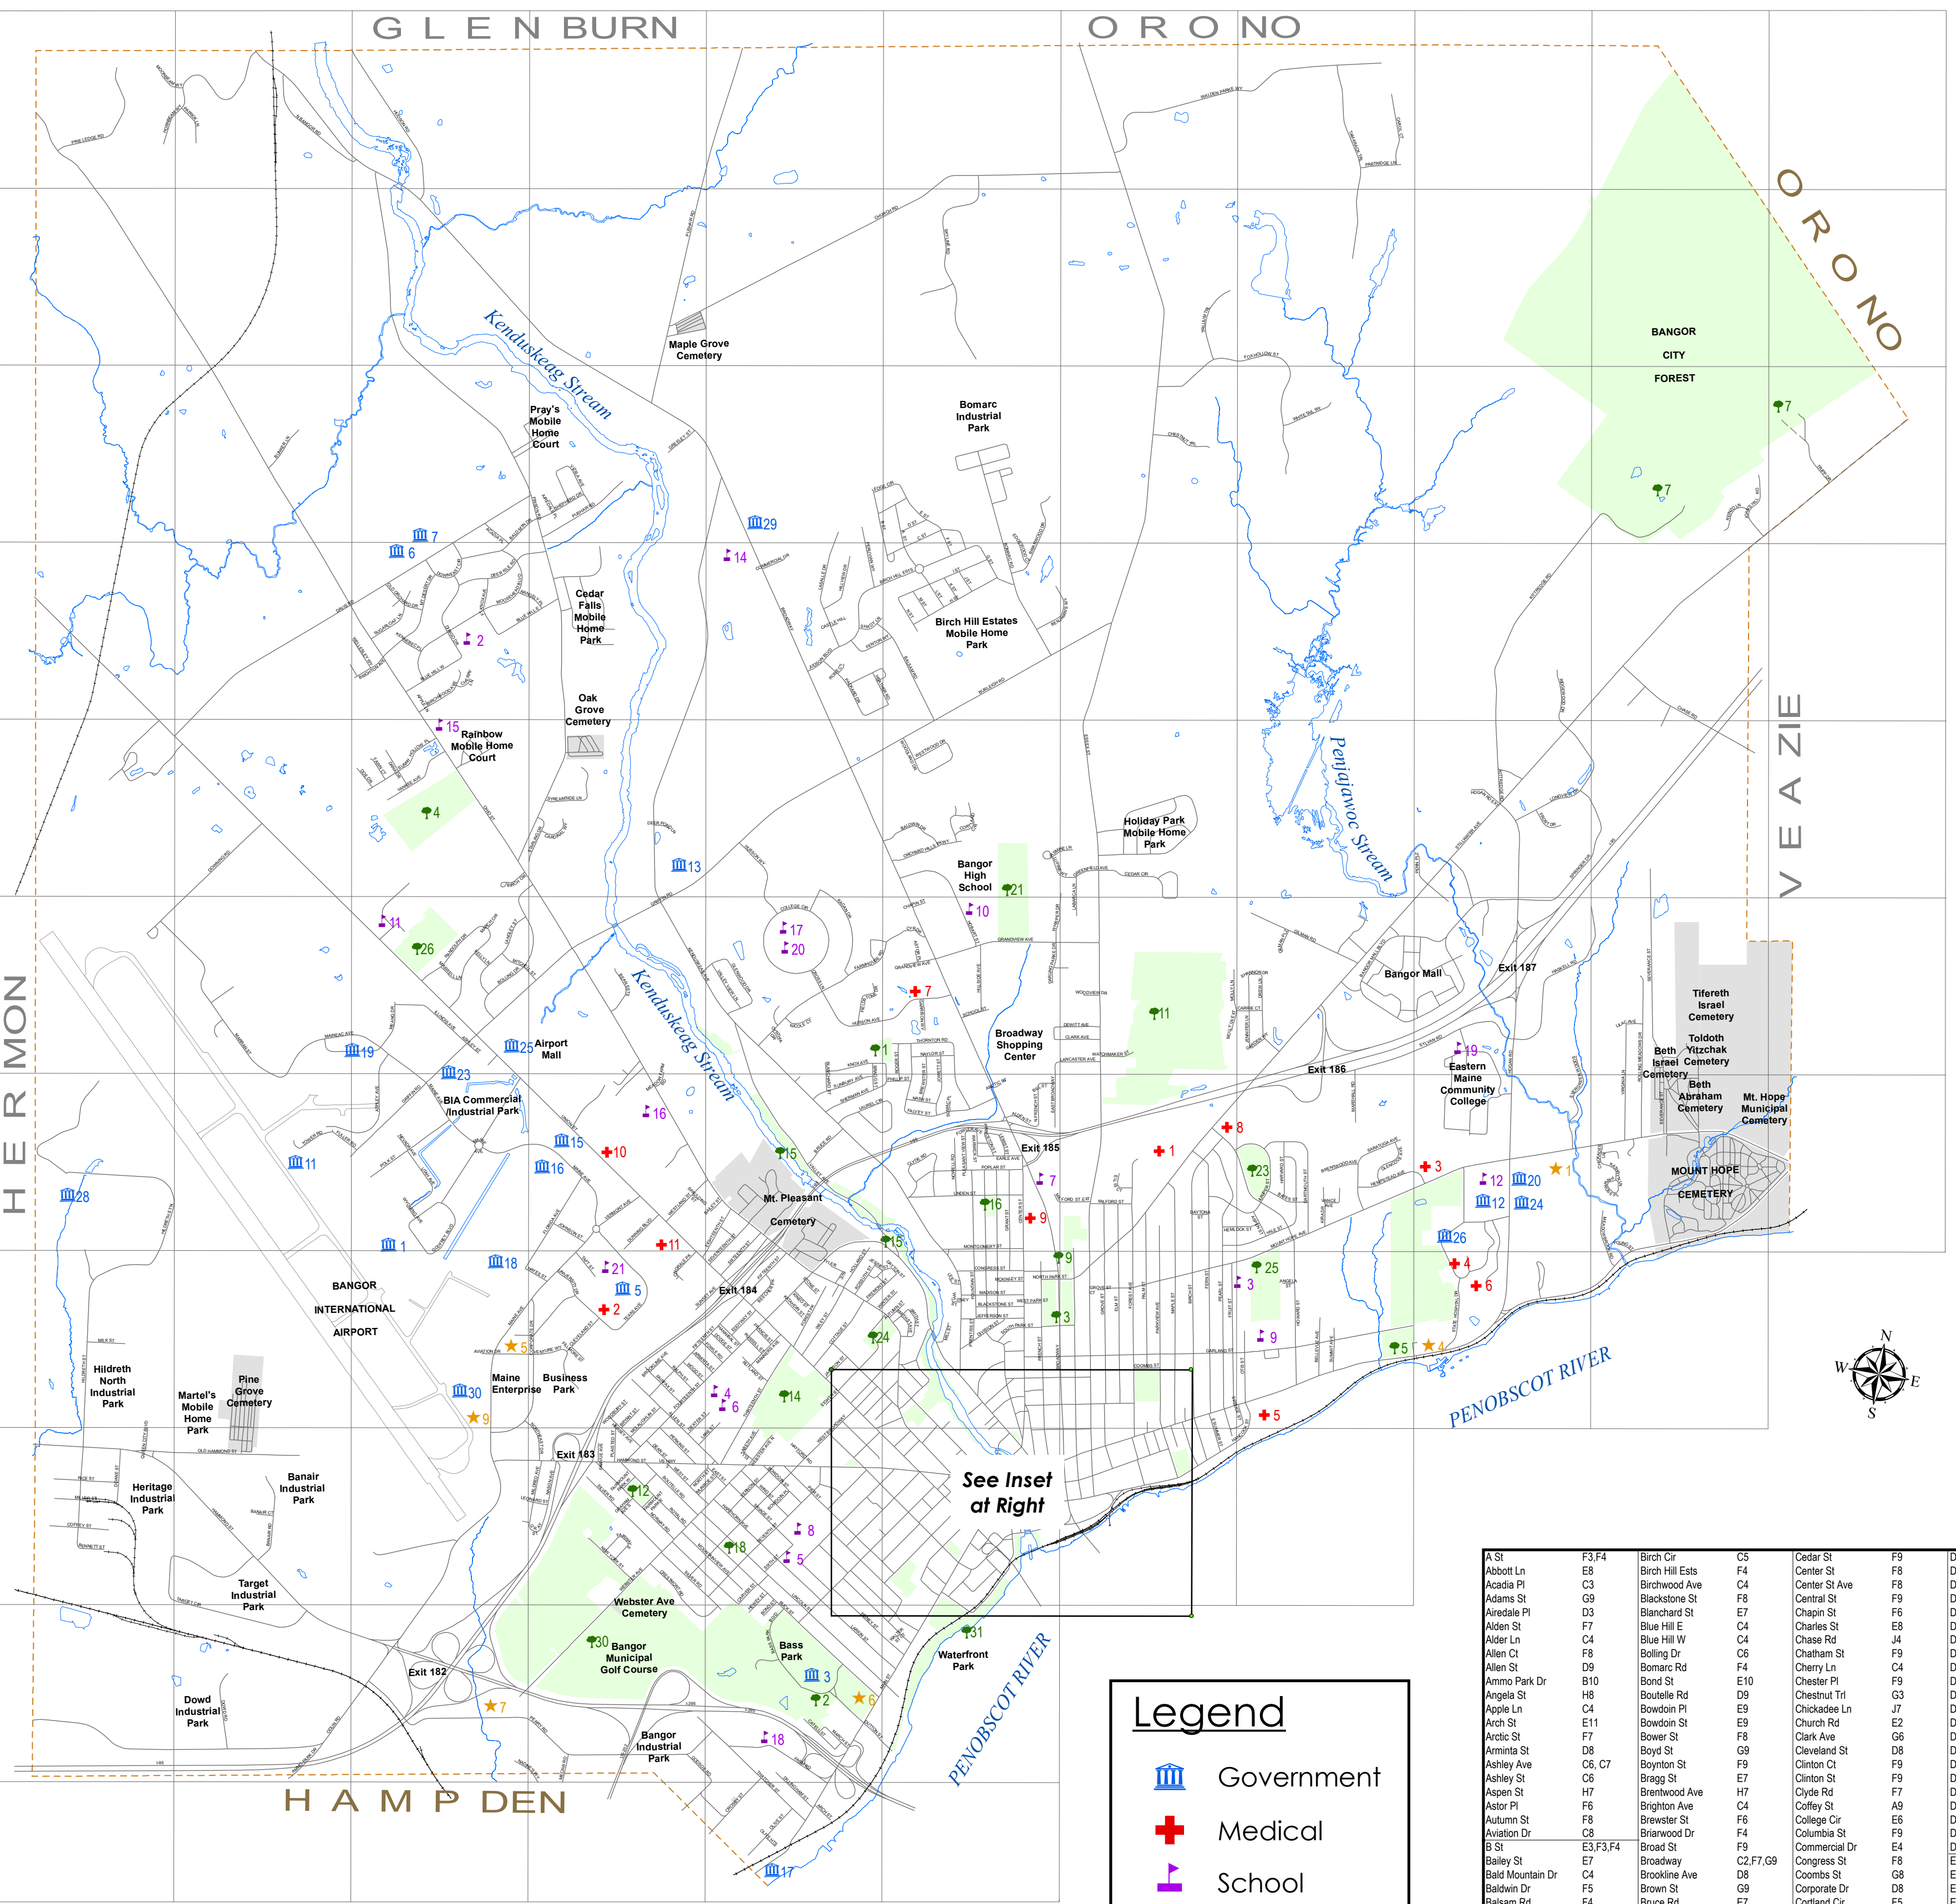

A B C D E F G H I J K

1
2
3
4
5
6
7
8
9
10
11