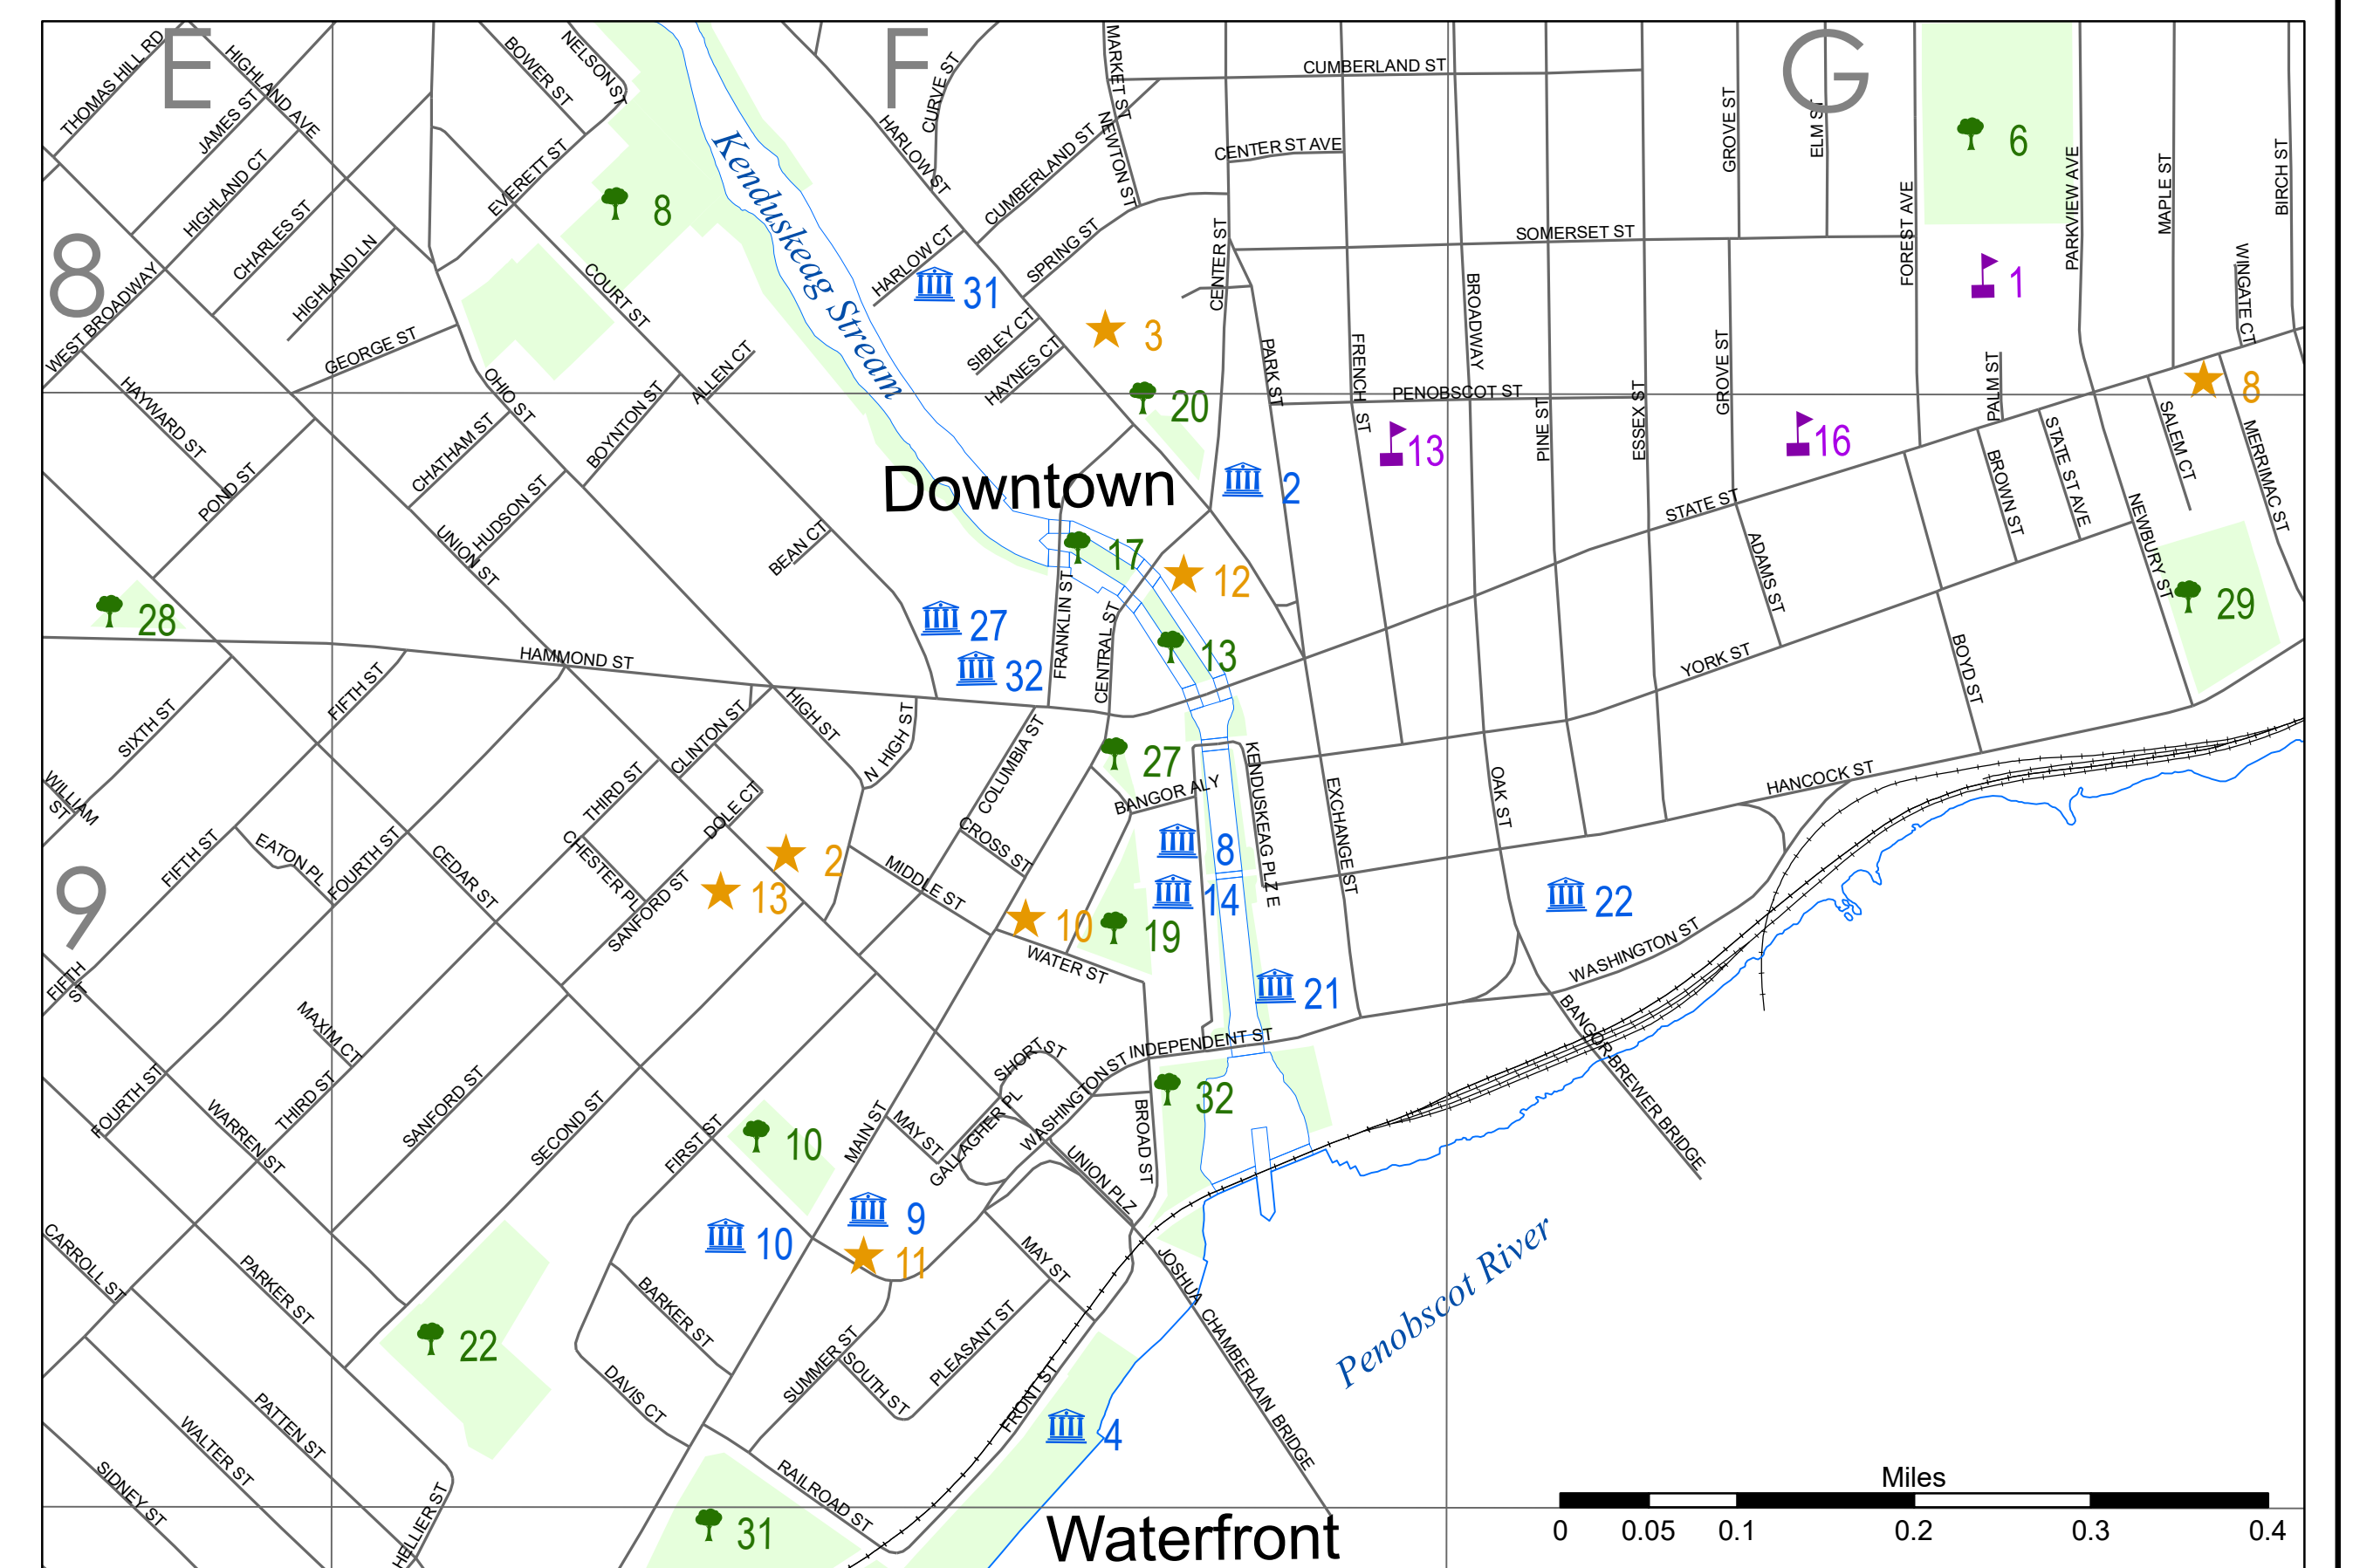

- **GOVERNMENTAL SERVICES**
  - **CITY OF BANGOR**
    - 1 Bangor Inlet Airport C7
    - 2 Bangor City Hall F9
    - 3 Bangor Civic Center E10
    - 4 City Dock & Marina F9
    - 5 Health & Welfare D8
    - 6 Housing Authority C4
    - 7 Community Center F9
    - 8 BAT (Local Bus Terminal) F9
    - 9 Bangor Police Department F9
    - 10 Central Fire Station B7
    - 11 Airport Fire Station B7
    - 12 Fire Engine House 5 D7
    - 13 Fire Engine House 6 D7
    - 14 Pickering Sq Parking Garage D7
    - 15 Recycling Ctr & Motor Pool D7
    - 16 Public Works D7
    - 17 Wastewater Treatment E11
  - **PENOBSCOT COUNTY**
    - 27 County Courthouse & Jail F9
  - **FEDERAL FACILITIES**
    - 28 Armed Forces Reserve Center A7
    - 29 U.S. Dept of Agriculture E3
    - 30 Federal Aviation Administration C8
    - 31 U.S. Federal Building F9
    - 32 U.S. Post Office F9
  - **STATE OF MAINE**
    - 18 112th Army National Guard C8
    - 19 Maine Air National Guard C8
    - 20 Maine Dept of Transportation F9
    - 21 Maine District Court F9
    - 22 Employment Security Comm G8
- **PUBLIC SCHOOLS**
  - 1 Abraham Lincoln School G8
  - 2 Downeast School C4
  - 3 Fruit Street School H8
  - 4 Fourteenth Street School E8
  - 5 Vine Street School E9
  - 6 Fairmount School E8
  - 7 Mary Snow School F7
  - 8 James F. Doughty School E9
  - 9 William S. Cohen School H8
  - 10 Bangor High School F9
  - 11 Essex Street Recreation Area C6
  - 12 Fairmount Park D9
  - 13 Kennebec Stream Park E7, F7
  - 14 Little City Park F7
  - 15 Norumbega Parkway F9
  - 16 Old Cemetery Lot Park E9
  - 17 Pickering Square F9
  - 18 Peirce Park & Memorial F5
  - 19 Frenchie Woods F9
  - 20 Second Street Park F9
  - 21 Stillwater Park H7
  - 22 Summit Park E8
  - 23 Cameron Field H8
- **PARKS & RECREATION**
  - 1 Bangor Gardens E6
  - 2 Bass Park & Paul Bunyan Statue F8
  - 3 Broadway Park F8, G8
  - 4 Brown Woods C5
  - 5 Casco Park E9
  - 6 Chapin Park J3
  - 7 City Forest J3
  - 8 Cove Park F9
  - 9 Dakin Park G8
  - 10 Devonport Park F9
  - 11 Essex Street Recreation Area C6
  - 12 Fairmount Park D9
  - 13 Kennebec Stream Park E7, F7
  - 14 Little City Park F7
  - 15 Norumbega Parkway F9
  - 16 Old Cemetery Lot Park E9
  - 17 Pickering Square F9
  - 18 Peirce Park & Memorial F5
  - 19 Frenchie Woods F9
  - 20 Second Street Park F9
  - 21 Stillwater Park H7
  - 22 Summit Park E8
  - 23 Cameron Field H8
- **CEMETERIES**
  - 1 Beth Abraham J6
  - 2 Congregation Beth Israel J7
  - 3 Maple Grove D2
  - 4 Mount Hope D9
  - 5 Mount Hope Municipal J7
  - 6 Mount Pleasant E7
  - 7 Oak Grove D5
  - 8 Pine Grove F7
  - 9 Tifereth Israel J6
  - 10 Toldoth Yisrohak F9
  - 11 Webster Ave Cemetery D10
- **RETAIL AREAS**
  - 1 Downtown & Waterfront F9, F10
  - 2 Airport Mall Area C6
  - 3 Bangor Mall Area H6
  - 4 Broadway Shopping Center Area F6
- **INDUSTRIAL PARKS**
  - 1 Bangor Industrial Park B9
  - 2 BIA Commercial/Industrial Park C7
  - 3 Bangor Industrial Park F3
  - 4 Dowd Industrial Park B10
  - 5 Hildreth North Industrial Park A8
  - 6 Heritage Industrial Park A9
  - 7 Maine Business Enterprise Park C8
  - 8 Target Industrial Circle B8
- **OTHER**
  - 1 Bangor Humana Society I7
  - 2 Bangor Music & History Center F9
  - 3 Bangor Public Library F8
  - 4 Bangor Water District I8
  - 5 Challenger Center C8
  - 6 Chamber of Commerce & CVB E10
  - 7 Cole Land Transportation, Mus. C10
  - 8 Hose 5 Fire Museum C8
  - 9 Maine Air Museum F9
  - 10 Maine Discovery Museum F9
  - 11 Police Museum F9
  - 12 Univ of ME Museum of Art F9
  - 13 Bangor Y F9